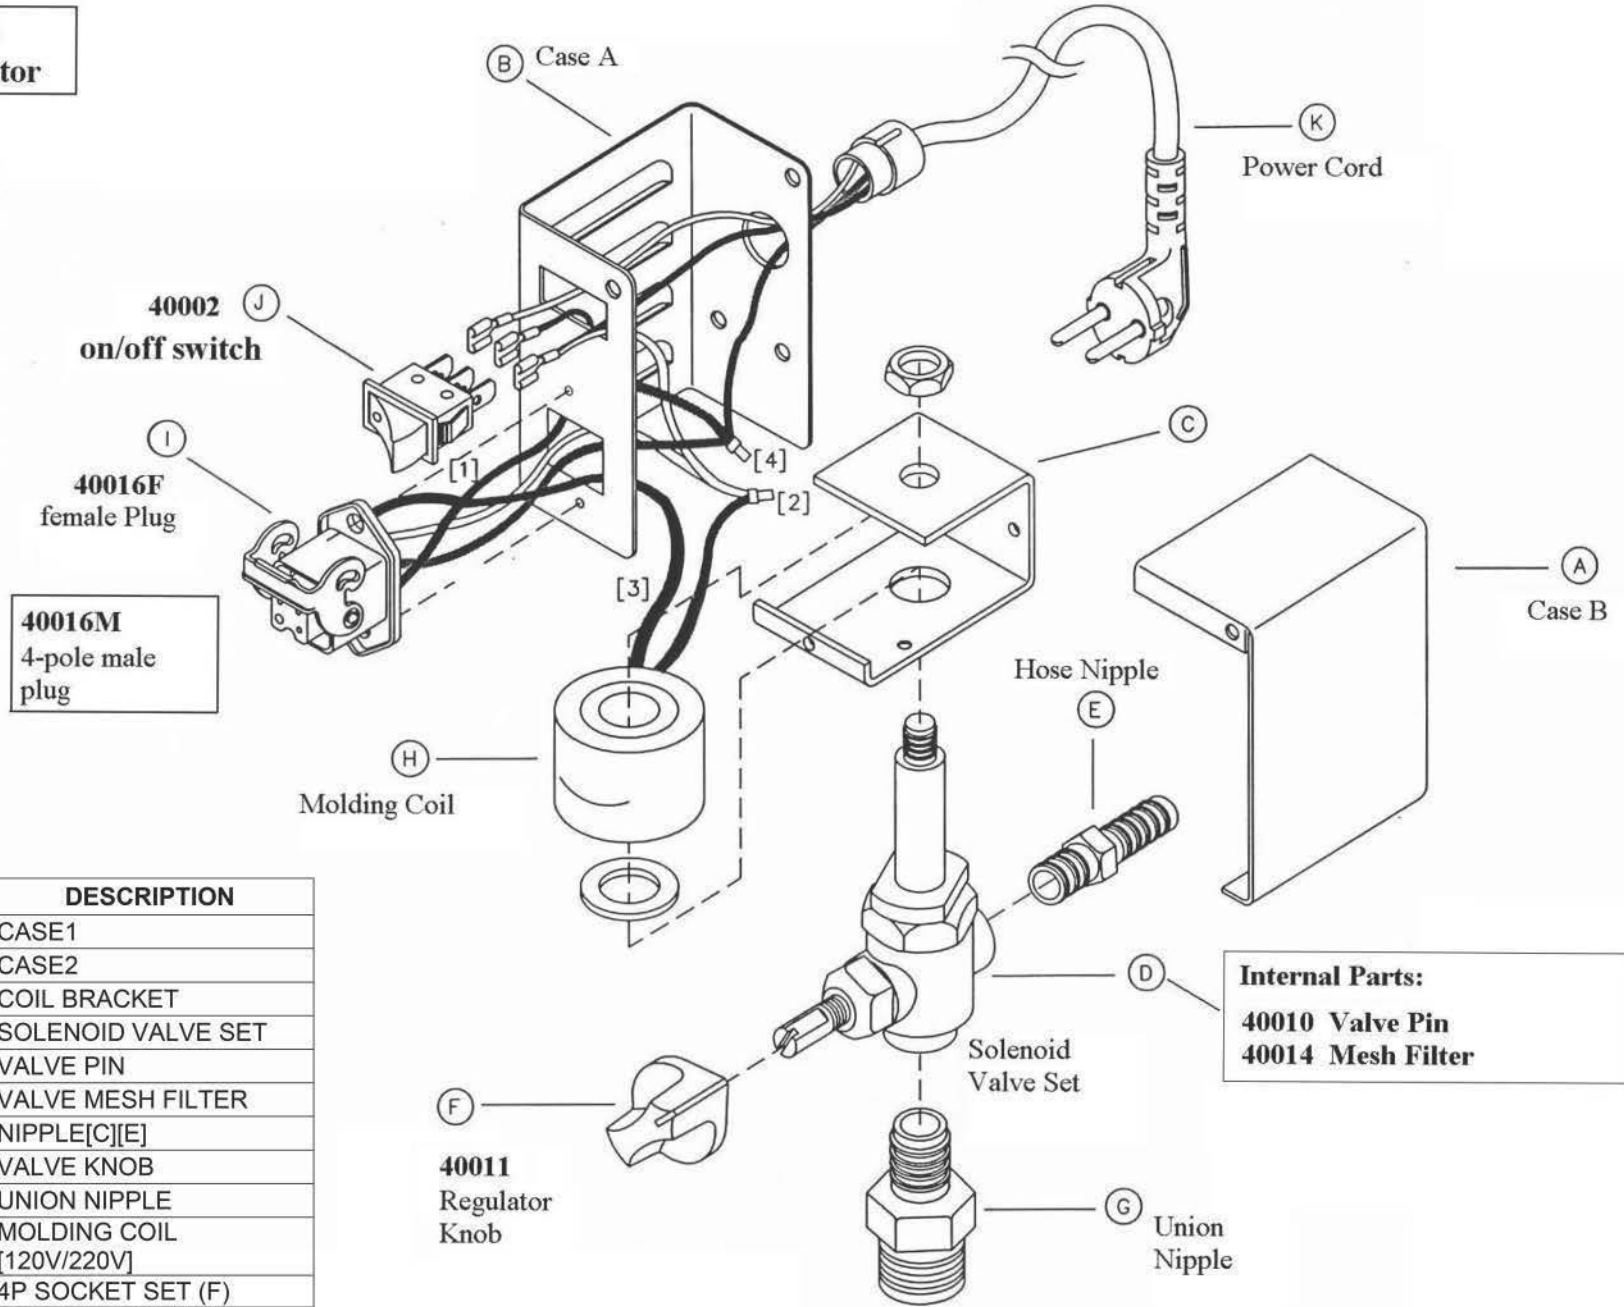

**Ace-Hi / SR-3  
Steam Regulator**

NO		DESCRIPTION
A		CASE1
B		CASE2
C		COIL BRACKET
D		SOLENOID VALVE SET
	40010	VALVE PIN
	40014	VALVE MESH FILTER
E		NIPPLE[C][E]
F	40011	VALVE KNOB
G		UNION NIPPLE
H		MOLDING COIL [120V/220V]
I	40016F	4P SOCKET SET (F)
	40016M	4P SOCKET SET (M)
J	40002	I/O SWITCH
K		POWER CORD[120V/220V]